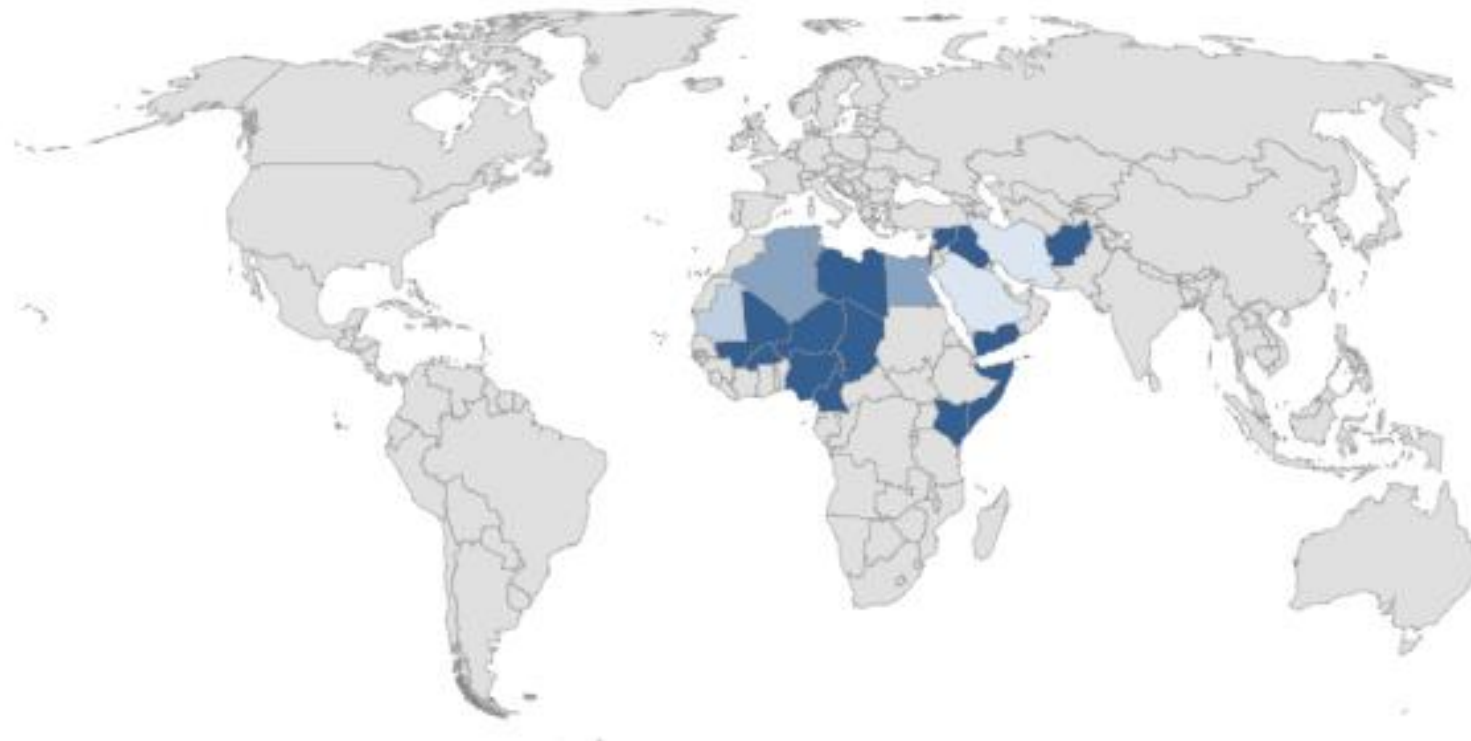

Cambridge Judge Business School

Centre for Risk Studies

GEOPOLITICS AND SECURITY

James Bourdeau
Research Assistant, Cambridge Centre for Risk Studies

4 December 2018

Centre for
Risk Studies

Geopolitics and Security

Interstate Conflict

Terrorism

Civil Conflict

Social Unrest

Interstate Conflict

Indo-Pacific

MENA

Europe & Eurasia

Terrorism

Source: Wikipedia

Civil Conflict

Source: Wikipedia

Social Unrest

Source: Flickr

Source: Wikipedia

Source: Flickr